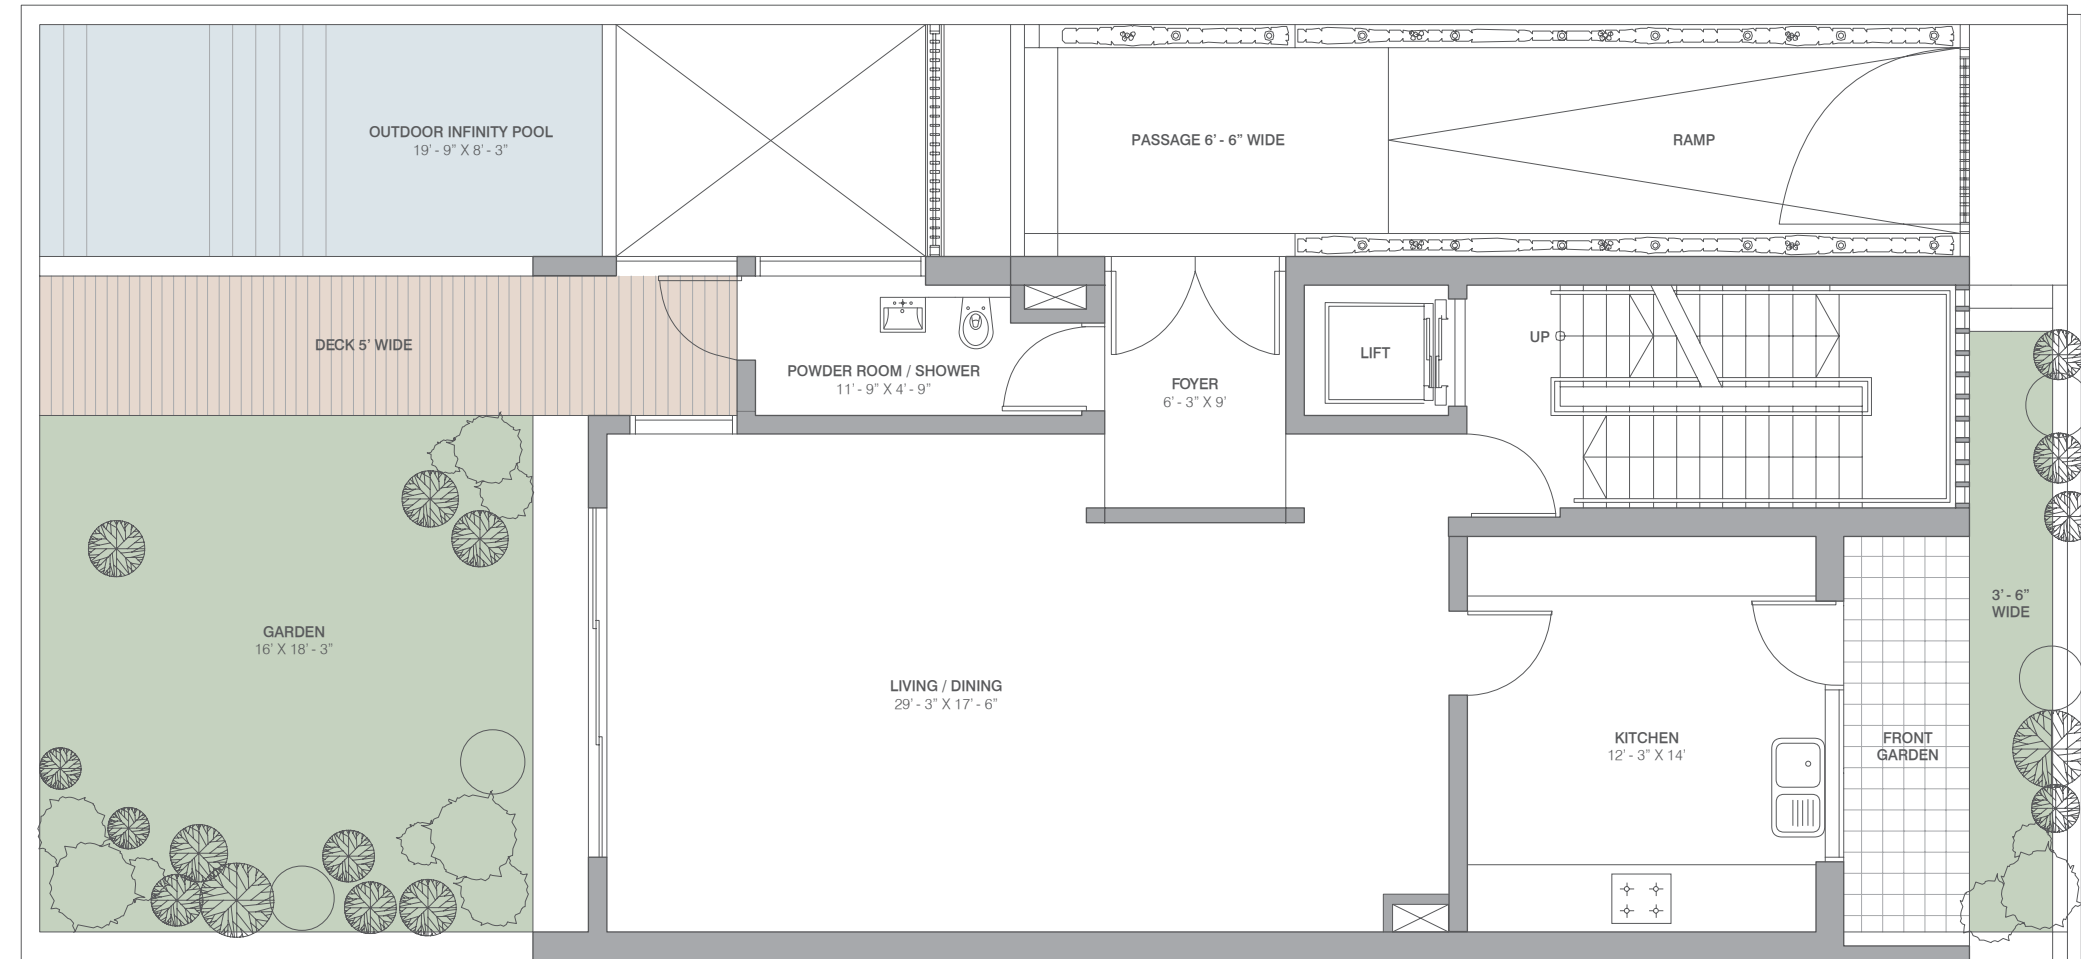

VILLAS

SMALL - 7000 SQ.FT. (650.32 SQ.MTR.)

BASEMENT

VILLAS

SMALL - 7000 SQ.FT. (650.32 SQ.MTR.)

GROUND FLOOR

FIRST FLOOR

VILLAS

SMALL - 7000 SQ.FT. (650.32 SQ.MTR.)

SECOND FLOOR

TERRACE