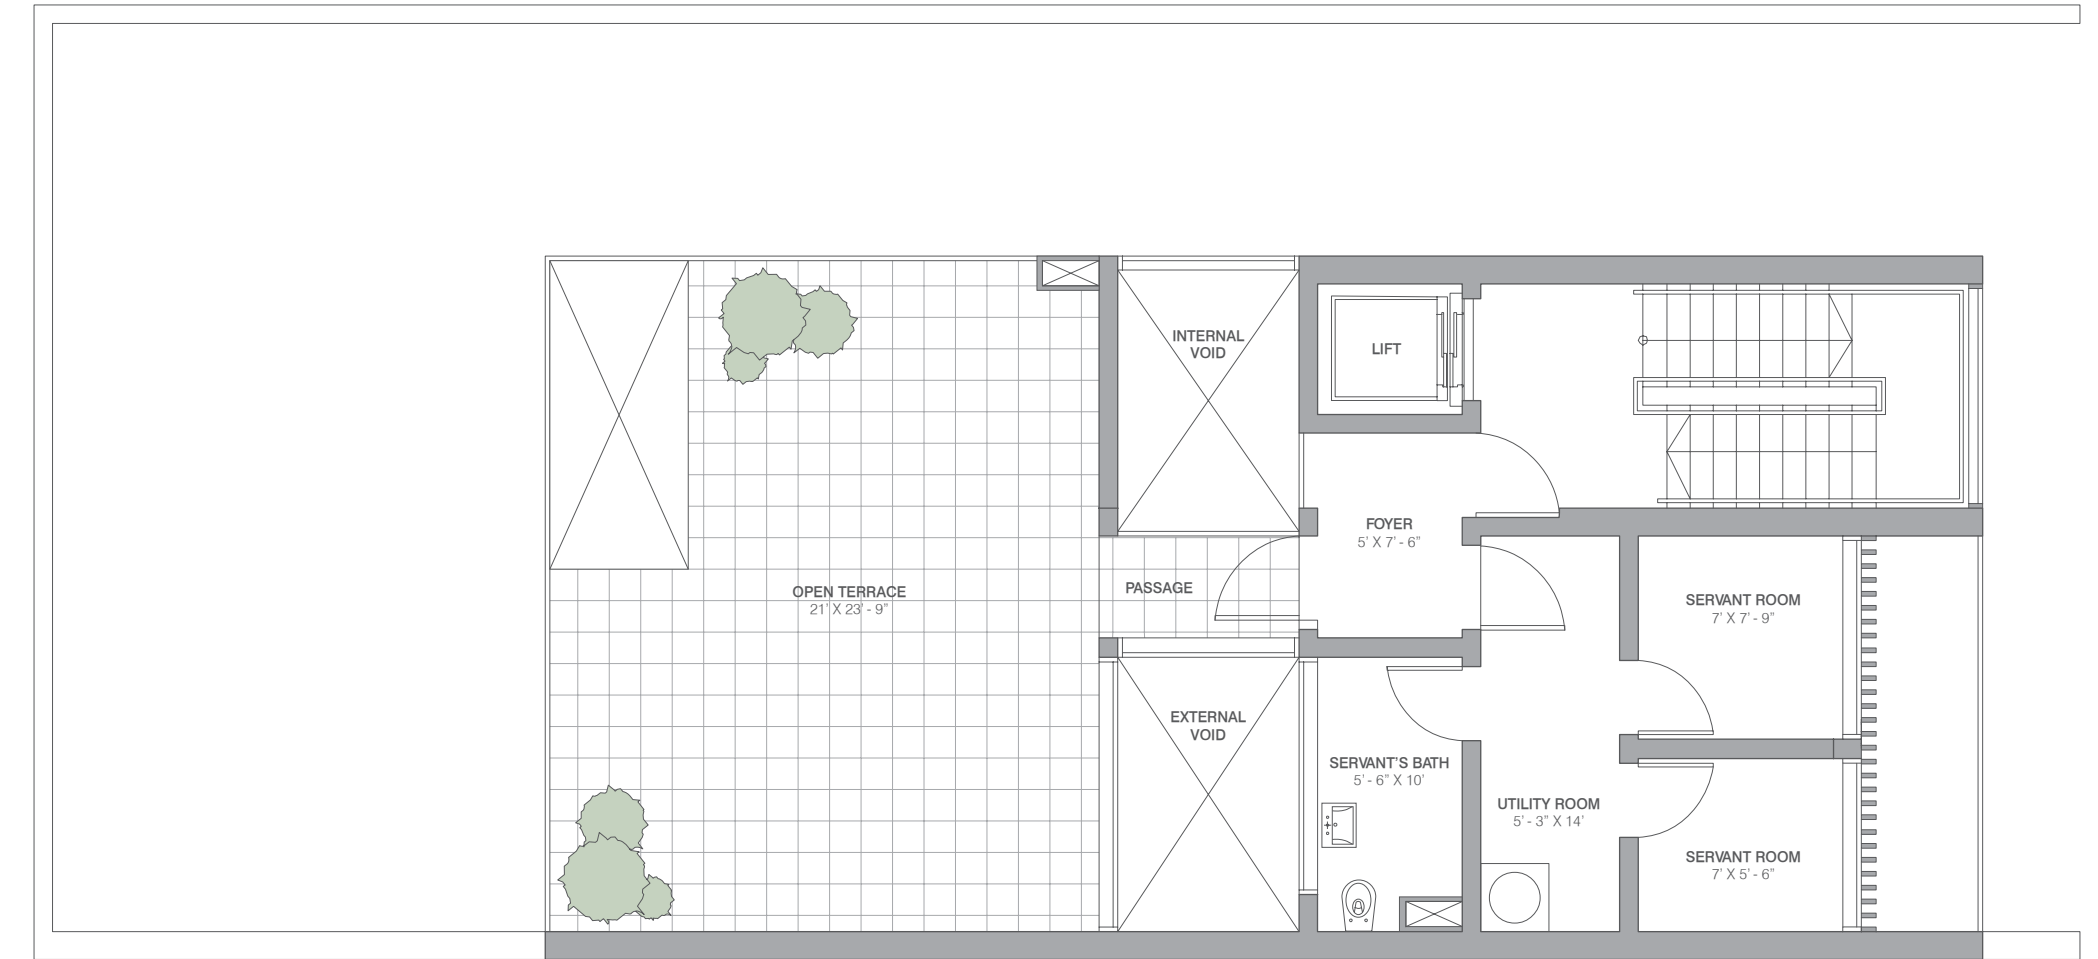

VILLAS

SMALL - 7000 SQ.FT. (650.32 SQ.MTR.)

BASEMENT

VILLAS

SMALL - 7000 SQ.FT. (650.32 SQ.MTR.)

GROUND FLOOR

FIRST FLOOR

VILLAS

SMALL - 7000 SQ.FT. (650.32 SQ.MTR.)

SECOND FLOOR

TERRACE